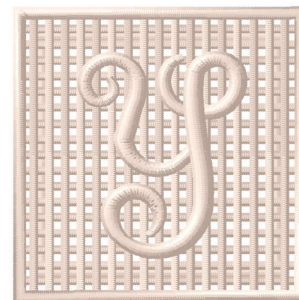

Name: Filet Crochet Y Machine Embroidery Design

SKU: GSD01-rfilety

Brand: Grand Slam Designs

Unique Colors: 13 (1 color Stops)

Unique Colors

	Color Name (Color Code)	Manufacturer - Type
	Super White (1001) [No Color Selected]	madeira - rayon
	Dusty Lilac (1263) [No Color Selected]	madeira - rayon
	Crocus (286)	Exquisite - Polyester 1000m

Complete Color Sequence

#		Color Name (Color Code)	Manufacturer - Type
1		Super White (1001) [No Color Selected]	madeira - rayon
2		Super White (1001) [No Color Selected]	madeira - rayon
3		Crocus (286)	Exquisite - Polyester 1000m