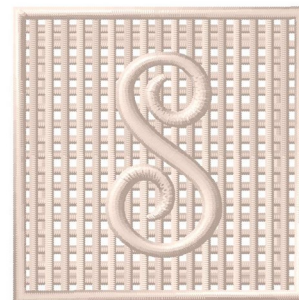

Name: Filet Crochet S Machine Embroidery Design

SKU: GSD01-rfilets

Brand: Grand Slam Designs

Unique Colors: 13 (1 color Stops)

Unique Colors

	Color Name (Color Code)	Manufacturer - Type
	Super White (1001) [No Color Selected]	madeira - rayon
	Dusty Lilac (1263) [No Color Selected]	madeira - rayon
	Crocus (286)	Exquisite - Polyester 1000m

Complete Color Sequence

#		Color Name (Color Code)	Manufacturer - Type
1		Super White (1001) [No Color Selected]	madeira - rayon
2		Super White (1001) [No Color Selected]	madeira - rayon
3		Crocus (286)	Exquisite - Polyester 1000m