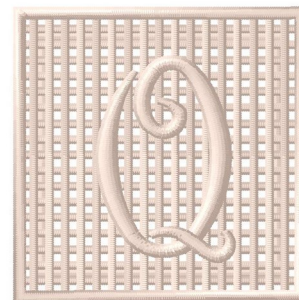

Name: Filet Crochet Q Machine Embroidery Design

SKU: GSD01-rfiletq

Brand: Grand Slam Designs

Unique Colors: 13 (1 color Stops)

Unique Colors

	Color Name (Color Code)	Manufacturer - Type
	Super White (1001) [No Color Selected]	madeira - rayon
	Dusty Lilac (1263) [No Color Selected]	madeira - rayon
	Crocus (286)	Exquisite - Polyester 1000m

Complete Color Sequence

#		Color Name (Color Code)	Manufacturer - Type
1		Super White (1001) [No Color Selected]	madeira - rayon
2		Super White (1001) [No Color Selected]	madeira - rayon
3		Crocus (286)	Exquisite - Polyester 1000m