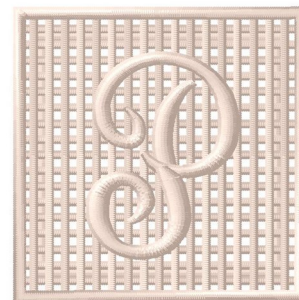

Name: Filet Crochet P Machine Embroidery Design

SKU: GSD01-rfiletp

Brand: Grand Slam Designs

Unique Colors: 13 (1 color Stops)

Unique Colors

| | Color Name (Color Code) | Manufacturer - Type |
|--|--|-----------------------------|
| | Super White (1001) [No Color Selected] | madeira - rayon |
| | Dusty Lilac (1263) [No Color Selected] | madeira - rayon |
| | Crocus (286) | Exquisite - Polyester 1000m |

Complete Color Sequence

| # | | Color Name (Color Code) | Manufacturer - Type |
|---|---|--|--------------------------------|
| 1 |  | Super White (1001) [No Color Selected] | madeira - rayon |
| 2 |  | Super White (1001) [No Color Selected] | madeira - rayon |
| 3 |  | Crocus (286) | Exquisite - Polyester 1000m |