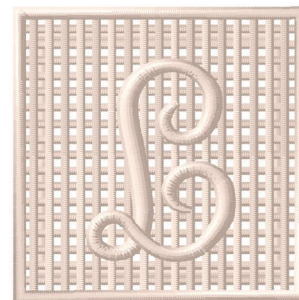

**Name:** Filet Crochet L Machine Embroidery Design

**SKU:** GSD01-rfiletl

**Brand:** Grand Slam Designs

**Unique Colors:** 13 (1 color Stops)

## Unique Colors

	<b>Color Name (Color Code)</b>	<b>Manufacturer - Type</b>
	Super White (1001) [No Color Selected]	madeira - rayon
	Dusty Lilac (1263) [No Color Selected]	madeira - rayon
	Crocus (286)	Exquisite - Polyester 1000m

# Complete Color Sequence

#		Color Name (Color Code)	Manufacturer - Type
1		Super White (1001) [No Color Selected]	madeira - rayon
2		Super White (1001) [No Color Selected]	madeira - rayon
3		Crocus (286)	Exquisite - Polyester 1000m