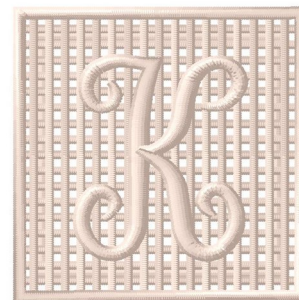

**Name:** Filet Crochet K Machine Embroidery Design

**SKU:** GSD01-rfiletk

**Brand:** Grand Slam Designs

**Unique Colors:** 13 (1 color Stops)

## Unique Colors

	<b>Color Name (Color Code)</b>	<b>Manufacturer - Type</b>
	Super White (1001) [No Color Selected]	madeira - rayon
	Dusty Lilac (1263) [No Color Selected]	madeira - rayon
	Crocus (286)	Exquisite - Polyester 1000m

# Complete Color Sequence

#		Color Name (Color Code)	Manufacturer - Type
1		Super White (1001) [No Color Selected]	madeira - rayon
2		Super White (1001) [No Color Selected]	madeira - rayon
3		Crocus (286)	Exquisite - Polyester 1000m