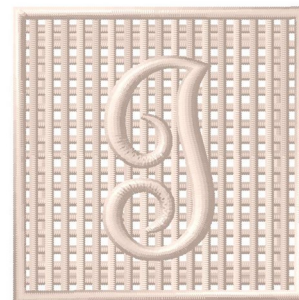

Name: Filet Crochet I Machine Embroidery Design

SKU: GSD01-rfileti

Brand: Grand Slam Designs

Unique Colors: 13 (1 color Stops)

Unique Colors

	Color Name (Color Code)	Manufacturer - Type
	Super White (1001) [No Color Selected]	madeira - rayon
	Dusty Lilac (1263) [No Color Selected]	madeira - rayon
	Crocus (286)	Exquisite - Polyester 1000m

Complete Color Sequence

#		Color Name (Color Code)	Manufacturer - Type
1		Super White (1001) [No Color Selected]	madeira - rayon
2		Super White (1001) [No Color Selected]	madeira - rayon
3		Crocus (286)	Exquisite - Polyester 1000m