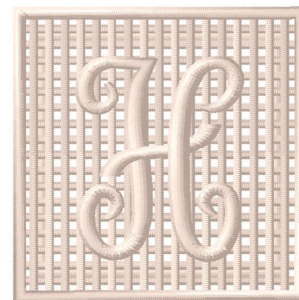

**Name:** Filet Crochet H Machine Embroidery Design

**SKU:** GSD01-rfileth

**Brand:** Grand Slam Designs

**Unique Colors:** 13 (1 color Stops)

## Unique Colors

	<b>Color Name (Color Code)</b>	<b>Manufacturer - Type</b>
	Super White (1001) [No Color Selected]	madeira - rayon
	Dusty Lilac (1263) [No Color Selected]	madeira - rayon
	Crocus (286)	Exquisite - Polyester 1000m

# Complete Color Sequence

#		Color Name (Color Code)	Manufacturer - Type
1		Super White (1001) [No Color Selected]	madeira - rayon
2		Super White (1001) [No Color Selected]	madeira - rayon
3		Crocus (286)	Exquisite - Polyester 1000m