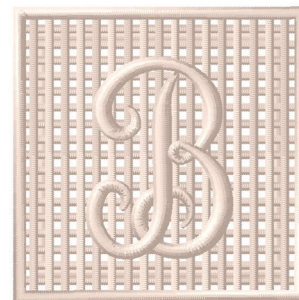

Name: Filet Crochet B Machine Embroidery Design

SKU: GSD01-rfiletb

Brand: Grand Slam Designs

Unique Colors: 13 (1 color Stops)

Unique Colors

	Color Name (Color Code)	Manufacturer - Type
	Super White (1001) [No Color Selected]	madeira - rayon
	Dusty Lilac (1263) [No Color Selected]	madeira - rayon
	Crocus (286)	Exquisite - Polyester 1000m

Complete Color Sequence

#		Color Name (Color Code)	Manufacturer - Type
1		Super White (1001) [No Color Selected]	madeira - rayon
2		Super White (1001) [No Color Selected]	madeira - rayon
3		Crocus (286)	Exquisite - Polyester 1000m