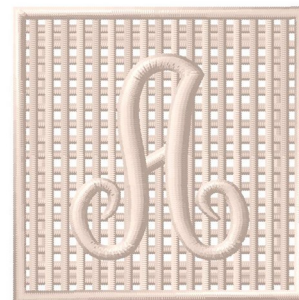

Name: Filet Crochet A Machine Embroidery Design

SKU: GSD01-rfileta

Brand: Grand Slam Designs

Unique Colors: 13 (1 color Stops)

Unique Colors

	Color Name (Color Code)	Manufacturer - Type
	Super White (1001) [No Color Selected]	madeira - rayon
	Dusty Lilac (1263) [No Color Selected]	madeira - rayon
	Crocus (286)	Exquisite - Polyester 1000m

Complete Color Sequence

#		Color Name (Color Code)	Manufacturer - Type
1		Super White (1001) [No Color Selected]	madeira - rayon
2		Super White (1001) [No Color Selected]	madeira - rayon
3		Crocus (286)	Exquisite - Polyester 1000m