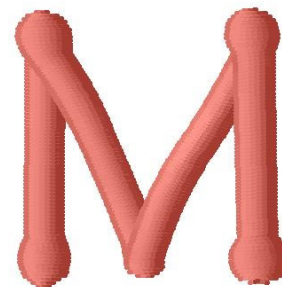

Name: Dot Font M Machine Embroidery Design

SKU: GSD01-rdotm

Brand: Grand Slam Designs

Unique Colors: 13 (1 color Stops)

Unique Colors

	Color Name (Color Code)	Manufacturer - Type
	Super White (1001) [No Color Selected]	madeira - rayon
	Dusty Lilac (1263) [No Color Selected]	madeira - rayon
	Crocus (286)	Exquisite - Polyester 1000m

Complete Color Sequence

#		Color Name (Color Code)	Manufacturer - Type
1		Super White (1001) [No Color Selected]	madeira - rayon
2		Super White (1001) [No Color Selected]	madeira - rayon
3		Crocus (286)	Exquisite - Polyester 1000m