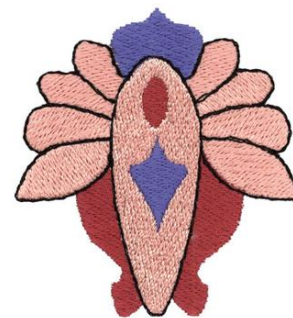

**Name:** Scroll Designs Machine Embroidery Design

**SKU:** DC01-mi0622

**Brand:** Dakota Collectibles

**Unique Colors:** 13 (4 color Stops)

## Unique Colors

	<b>Color Name (Color Code)</b>	<b>Manufacturer - Type</b>
	Super White (1001) [No Color Selected]	madeira - rayon
	Dusty Lilac (1263) [No Color Selected]	madeira - rayon
	Crocus (286)	Exquisite - Polyester 1000m

# Complete Color Sequence

#		Color Name (Color Code)	Manufacturer - Type
1		Super White (1001) [No Color Selected]	madeira - rayon
2		Super White (1001) [No Color Selected]	madeira - rayon
3		Crocus (286)	Exquisite - Polyester 1000m