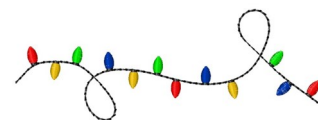

**Name:** Christmas Light Strand Machine  
Embroidery Design

**SKU:** WD02-merrychristmaswithlights\_1

**Brand:** Windmill Designs

**Unique Colors:** 13 (6 color Stops)