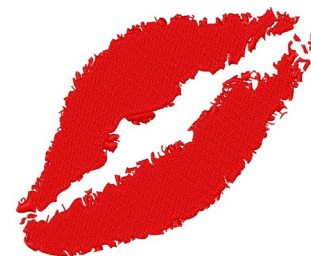

Name: Lips Machine Embroidery Design

SKU: WD02-lips5_1

Brand: Windmill Designs

Unique Colors: 13 (1 color Stops)

Unique Colors

	Color Name (Color Code)	Manufacturer - Type
	Super White (1001) [No Color Selected]	madeira - rayon
	Dusty Lilac (1263) [No Color Selected]	madeira - rayon
	Crocus (286)	Exquisite - Polyester 1000m