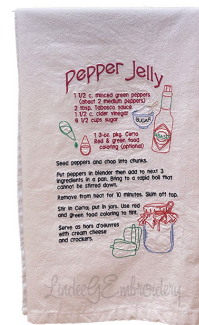

Name: Pepper Jelly Recipe Machine Embroidery Design

SKU: LGE01-lgs13606

Brand: Lindee G Embroidery

Unique Colors: 13 (7 color Stops)

Unique Colors

	Color Name (Color Code)	Manufacturer - Type
	Super White (1001) [No Color Selected]	madeira - rayon
	Dusty Lilac (1263) [No Color Selected]	madeira - rayon
	Crocus (286)	Exquisite - Polyester 1000m

Complete Color Sequence

#		Color Name (Color Code)	Manufacturer - Type
1		Super White (1001) [No Color Selected]	madeira - rayon
2		Super White (1001) [No Color Selected]	madeira - rayon
3		Crocus (286)	Exquisite - Polyester 1000m