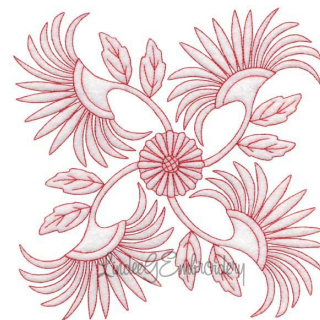

Name: Aster Redwork (6.8-in)Machine Embroidery Design

SKU: LGE01-lgs13518

Brand: Lindee G Embroidery

Unique Colors: 13 (1 color Stops)

Unique Colors

	Color Name (Color Code)	Manufacturer - Type
	Super White (1001) [No Color Selected]	madeira - rayon
	Dusty Lilac (1263) [No Color Selected]	madeira - rayon
	Crocus (286)	Exquisite - Polyester 1000m

Complete Color Sequence

#		Color Name (Color Code)	Manufacturer - Type
1		Super White (1001) [No Color Selected]	madeira - rayon
2		Super White (1001) [No Color Selected]	madeira - rayon
3		Crocus (286)	Exquisite - Polyester 1000m