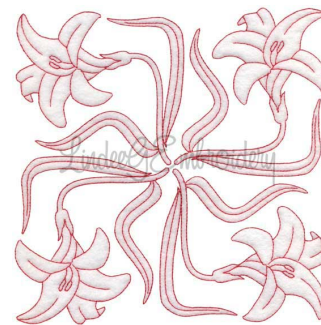

**Name:** Lily Redwork (6.8-in)Machine Embroidery Design

**SKU:** LGE01-lgs13515

**Brand:** Lindee G Embroidery

**Unique Colors:** 13 (1 color Stops)

## Unique Colors

	<b>Color Name (Color Code)</b>	<b>Manufacturer - Type</b>
	Super White (1001) [No Color Selected]	madeira - rayon
	Dusty Lilac (1263) [No Color Selected]	madeira - rayon
	Crocus (286)	Exquisite - Polyester 1000m

# Complete Color Sequence

#		Color Name (Color Code)	Manufacturer - Type
1		Super White (1001) [No Color Selected]	madeira - rayon
2		Super White (1001) [No Color Selected]	madeira - rayon
3		Crocus (286)	Exquisite - Polyester 1000m