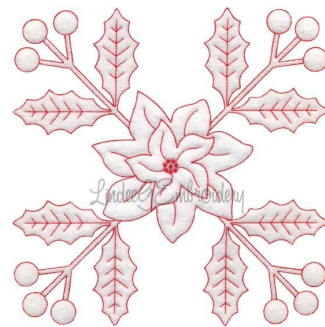

Name: Holly & Poinsettia Redwork (6.7-in)Machine Embroidery Design

SKU: LGE01-lgs13512

Brand: Lindee G Embroidery

Unique Colors: 13 (1 color Stops)

Unique Colors

	Color Name (Color Code)	Manufacturer - Type
	Super White (1001) [No Color Selected]	madeira - rayon
	Dusty Lilac (1263) [No Color Selected]	madeira - rayon
	Crocus (286)	Exquisite - Polyester 1000m

Complete Color Sequence

#		Color Name (Color Code)	Manufacturer - Type
1		Super White (1001) [No Color Selected]	madeira - rayon
2		Super White (1001) [No Color Selected]	madeira - rayon
3		Crocus (286)	Exquisite - Polyester 1000m