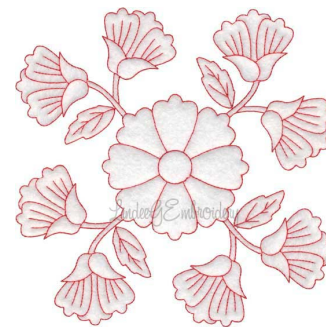

Name: Cosmos Redwork (6.8-in)Machine
Embroidery Design

SKU: LGE01-lgs13510

Brand: Lindee G Embroidery

Unique Colors: 13 (1 color Stops)

Unique Colors

	Color Name (Color Code)	Manufacturer - Type
	Super White (1001) [No Color Selected]	madeira - rayon
	Dusty Lilac (1263) [No Color Selected]	madeira - rayon
	Crocus (286)	Exquisite - Polyester 1000m

Complete Color Sequence

#		Color Name (Color Code)	Manufacturer - Type
1		Super White (1001) [No Color Selected]	madeira - rayon
2		Super White (1001) [No Color Selected]	madeira - rayon
3		Crocus (286)	Exquisite - Polyester 1000m