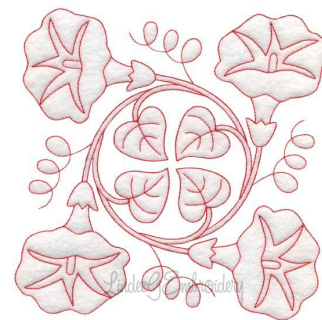

Name: Morning Glory Redwork (6.8-in)Machine Embroidery Design

SKU: LGE01-lgs13509

Brand: Lindee G Embroidery

Unique Colors: 13 (1 color Stops)

Unique Colors

	Color Name (Color Code)	Manufacturer - Type
	Super White (1001) [No Color Selected]	madeira - rayon
	Dusty Lilac (1263) [No Color Selected]	madeira - rayon
	Crocus (286)	Exquisite - Polyester 1000m

Complete Color Sequence

#		Color Name (Color Code)	Manufacturer - Type
1		Super White (1001) [No Color Selected]	madeira - rayon
2		Super White (1001) [No Color Selected]	madeira - rayon
3		Crocus (286)	Exquisite - Polyester 1000m