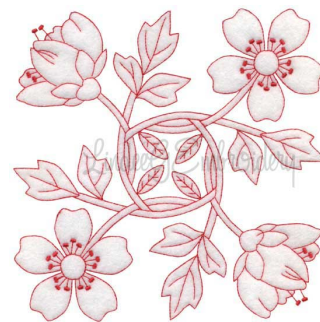

**Name:** Hawthorn Redwork (6.8-in)Machine Embroidery Design

**SKU:** LGE01-lgs13505

**Brand:** Lindee G Embroidery

**Unique Colors:** 13 (1 color Stops)

## Unique Colors

	<b>Color Name (Color Code)</b>	<b>Manufacturer - Type</b>
	Super White (1001) [No Color Selected]	madeira - rayon
	Dusty Lilac (1263) [No Color Selected]	madeira - rayon
	Crocus (286)	Exquisite - Polyester 1000m

# Complete Color Sequence

#		Color Name (Color Code)	Manufacturer - Type
1		Super White (1001) [No Color Selected]	madeira - rayon
2		Super White (1001) [No Color Selected]	madeira - rayon
3		Crocus (286)	Exquisite - Polyester 1000m