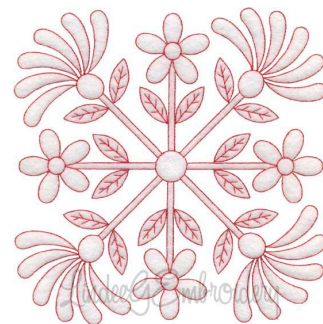

Name: Daisy Redwork (6.8-in)Machine
Embroidery Design

SKU: LGE01-lgs13504

Brand: Lindee G Embroidery

Unique Colors: 13 (1 color Stops)

Unique Colors

	Color Name (Color Code)	Manufacturer - Type
	Super White (1001) [No Color Selected]	madeira - rayon
	Dusty Lilac (1263) [No Color Selected]	madeira - rayon
	Crocus (286)	Exquisite - Polyester 1000m

Complete Color Sequence

#		Color Name (Color Code)	Manufacturer - Type
1		Super White (1001) [No Color Selected]	madeira - rayon
2		Super White (1001) [No Color Selected]	madeira - rayon
3		Crocus (286)	Exquisite - Polyester 1000m