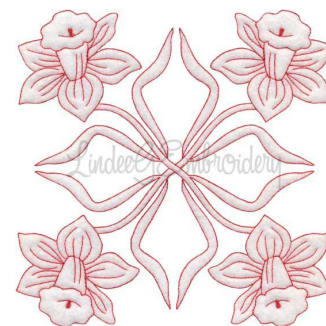

Name: Daffodil Redwork (6.8-in)Machine Embroidery Design

SKU: LGE01-lgs13503

Brand: Lindee G Embroidery

Unique Colors: 13 (1 color Stops)

Unique Colors

	Color Name (Color Code)	Manufacturer - Type
	Super White (1001) [No Color Selected]	madeira - rayon
	Dusty Lilac (1263) [No Color Selected]	madeira - rayon
	Crocus (286)	Exquisite - Polyester 1000m

Complete Color Sequence

#		Color Name (Color Code)	Manufacturer - Type
1		Super White (1001) [No Color Selected]	madeira - rayon
2		Super White (1001) [No Color Selected]	madeira - rayon
3		Crocus (286)	Exquisite - Polyester 1000m