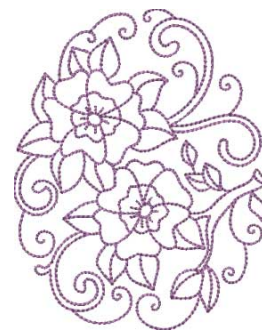

**Name:** Floral Egg 05 (4 sizes) Machine  
Embroidery Design

**SKU:** LGE01-lgs13405

**Brand:** Lindee G Embroidery

**Unique Colors:** 13 (1 color Stops)

## Unique Colors

	<b>Color Name (Color Code)</b>	<b>Manufacturer - Type</b>
	Super White (1001) [No Color Selected]	madeira - rayon
	Dusty Lilac (1263) [No Color Selected]	madeira - rayon
	Crocus (286)	Exquisite - Polyester 1000m