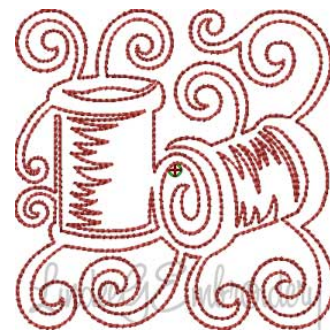

Name: Two Spools (5 sizes) Machine Embroidery Design

SKU: LGE01-lgs13209

Brand: Lindee G Embroidery

Unique Colors: 13 (1 color Stops)

Unique Colors

	Color Name (Color Code)	Manufacturer - Type
	Super White (1001) [No Color Selected]	madeira - rayon
	Dusty Lilac (1263) [No Color Selected]	madeira - rayon
	Crocus (286)	Exquisite - Polyester 1000m

Complete Color Sequence

#		Color Name (Color Code)	Manufacturer - Type
1		Super White (1001) [No Color Selected]	madeira - rayon
2		Super White (1001) [No Color Selected]	madeira - rayon
3		Crocus (286)	Exquisite - Polyester 1000m