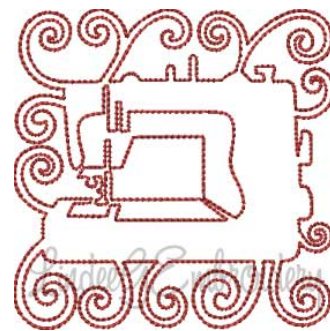

Name: Sewing Machine (5 sizes) Machine
Embroidery Design

SKU: LGE01-lgs13205

Brand: Lindee G Embroidery

Unique Colors: 13 (1 color Stops)

Unique Colors

	Color Name (Color Code)	Manufacturer - Type
	Super White (1001) [No Color Selected]	madeira - rayon
	Dusty Lilac (1263) [No Color Selected]	madeira - rayon
	Crocus (286)	Exquisite - Polyester 1000m

Complete Color Sequence

#		Color Name (Color Code)	Manufacturer - Type
1		Super White (1001) [No Color Selected]	madeira - rayon
2		Super White (1001) [No Color Selected]	madeira - rayon
3		Crocus (286)	Exquisite - Polyester 1000m