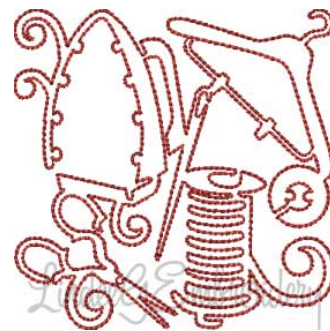

**Name:** Iron (4 sizes) Machine Embroidery Design

**SKU:** LGE01-lgs13110

**Brand:** Lindee G Embroidery

**Unique Colors:** 13 (1 color Stops)

## Unique Colors

	<b>Color Name (Color Code)</b>	<b>Manufacturer - Type</b>
	Super White (1001) [No Color Selected]	madeira - rayon
	Dusty Lilac (1263) [No Color Selected]	madeira - rayon
	Crocus (286)	Exquisite - Polyester 1000m