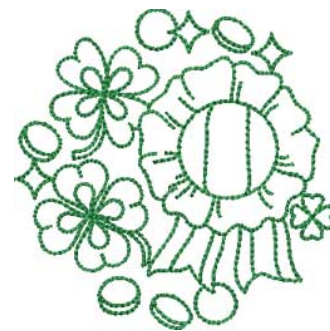

Name: Ribbon & Coins (4 sizes) Machine Embroidery Design

SKU: LGE01-lgs12904

Brand: Lindee G Embroidery

Unique Colors: 13 (1 color Stops)

Unique Colors

	Color Name (Color Code)	Manufacturer - Type
	Super White (1001) [No Color Selected]	madeira - rayon
	Dusty Lilac (1263) [No Color Selected]	madeira - rayon
	Crocus (286)	Exquisite - Polyester 1000m

Complete Color Sequence

#		Color Name (Color Code)	Manufacturer - Type
1		Super White (1001) [No Color Selected]	madeira - rayon
2		Super White (1001) [No Color Selected]	madeira - rayon
3		Crocus (286)	Exquisite - Polyester 1000m