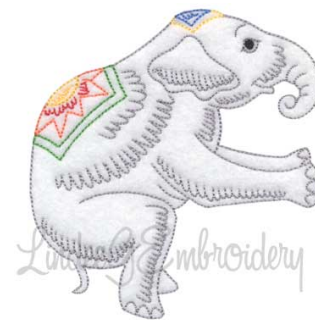

Name: Elephant on Head (4 sizes) Machine Embroidery Design

SKU: LGE01-lgs12804

Brand: Lindee G Embroidery

Unique Colors: 13 (7 color Stops)

Unique Colors

	Color Name (Color Code)	Manufacturer - Type
	Super White (1001) [No Color Selected]	madeira - rayon
	Dusty Lilac (1263) [No Color Selected]	madeira - rayon
	Crocus (286)	Exquisite - Polyester 1000m

Complete Color Sequence

#		Color Name (Color Code)	Manufacturer - Type
1		Super White (1001) [No Color Selected]	madeira - rayon
2		Super White (1001) [No Color Selected]	madeira - rayon
3		Crocus (286)	Exquisite - Polyester 1000m