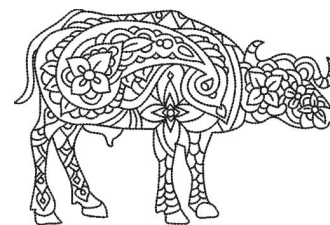

Name: Water Buffalo - multi-size Machine Embroidery Design

SKU: LGE01-lgs12410

Brand: Lindee G Embroidery

Unique Colors: 13 (1 color Stops)

Unique Colors

	Color Name (Color Code)	Manufacturer - Type
	Super White (1001) [No Color Selected]	madeira - rayon
	Dusty Lilac (1263) [No Color Selected]	madeira - rayon
	Crocus (286)	Exquisite - Polyester 1000m