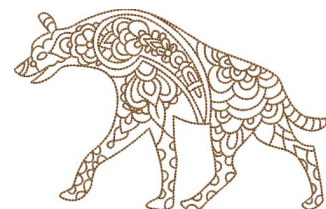

Name: Hyena - multi-size Machine Embroidery Design

SKU: LGE01-lgs12405

Brand: Lindee G Embroidery

Unique Colors: 13 (1 color Stops)

Unique Colors

	Color Name (Color Code)	Manufacturer - Type
	Super White (1001) [No Color Selected]	madeira - rayon
	Dusty Lilac (1263) [No Color Selected]	madeira - rayon
	Crocus (286)	Exquisite - Polyester 1000m