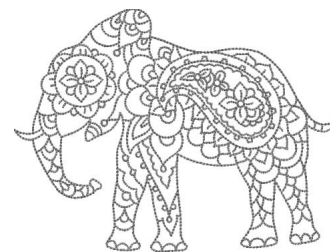

Name: Elephant - multi-size Machine Embroidery Design

SKU: LGE01-lgs12402

Brand: Lindee G Embroidery

Unique Colors: 13 (1 color Stops)

Unique Colors

	Color Name (Color Code)	Manufacturer - Type
	Super White (1001) [No Color Selected]	madeira - rayon
	Dusty Lilac (1263) [No Color Selected]	madeira - rayon
	Crocus (286)	Exquisite - Polyester 1000m

Complete Color Sequence

#		Color Name (Color Code)	Manufacturer - Type
1		Super White (1001) [No Color Selected]	madeira - rayon
2		Super White (1001) [No Color Selected]	madeira - rayon
3		Crocus (286)	Exquisite - Polyester 1000m