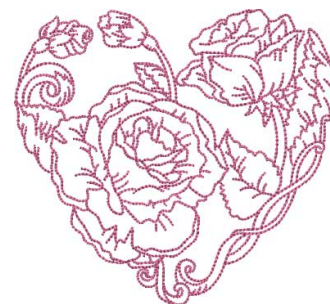

Name: Rose Heart 1 (5 sizes) Machine
Embroidery Design

SKU: LGE01-lgs12201

Brand: Lindee G Embroidery

Unique Colors: 13 (1 color Stops)

Unique Colors

	Color Name (Color Code)	Manufacturer - Type
	Super White (1001) [No Color Selected]	madeira - rayon
	Dusty Lilac (1263) [No Color Selected]	madeira - rayon
	Crocus (286)	Exquisite - Polyester 1000m

Complete Color Sequence

#		Color Name (Color Code)	Manufacturer - Type
1		Super White (1001) [No Color Selected]	madeira - rayon
2		Super White (1001) [No Color Selected]	madeira - rayon
3		Crocus (286)	Exquisite - Polyester 1000m