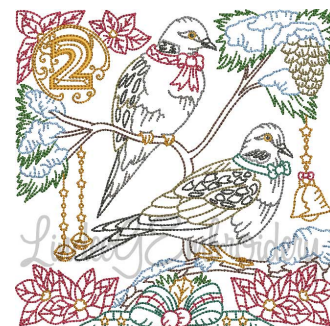

Name: 2 Turtle Doves (4 sizes) Machine Embroidery Design

SKU: LGE01-lgs11802

Brand: Lindee G Embroidery

Unique Colors: 13 (12 color Stops)

Unique Colors

	Color Name (Color Code)	Manufacturer - Type
	Super White (1001) [No Color Selected]	madeira - rayon
	Dusty Lilac (1263) [No Color Selected]	madeira - rayon
	Crocus (286)	Exquisite - Polyester 1000m

Complete Color Sequence

#		Color Name (Color Code)	Manufacturer - Type
1		Super White (1001) [No Color Selected]	madeira - rayon
2		Super White (1001) [No Color Selected]	madeira - rayon
3		Crocus (286)	Exquisite - Polyester 1000m