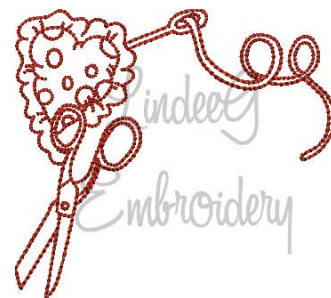

Name: Scissors with Pin Cushion & Needle & Thread Machine Embroidery Design

SKU: LGE01-lgs11518

Brand: Lindee G Embroidery

Unique Colors: 13 (1 color Stops)

Unique Colors

	Color Name (Color Code)	Manufacturer - Type
	Super White (1001) [No Color Selected]	madeira - rayon
	Dusty Lilac (1263) [No Color Selected]	madeira - rayon
	Crocus (286)	Exquisite - Polyester 1000m

Complete Color Sequence

#		Color Name (Color Code)	Manufacturer - Type
1		Super White (1001) [No Color Selected]	madeira - rayon
2		Super White (1001) [No Color Selected]	madeira - rayon
3		Crocus (286)	Exquisite - Polyester 1000m