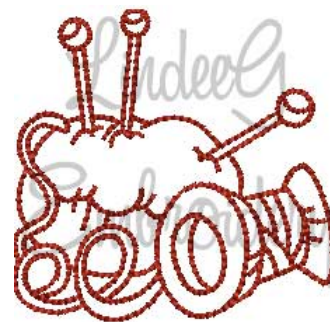

Name: Pin Cushion & Spool Machine Embroidery Design

SKU: LGE01-lgs11516

Brand: Lindee G Embroidery

Unique Colors: 13 (1 color Stops)

Unique Colors

	Color Name (Color Code)	Manufacturer - Type
	Super White (1001) [No Color Selected]	madeira - rayon
	Dusty Lilac (1263) [No Color Selected]	madeira - rayon
	Crocus (286)	Exquisite - Polyester 1000m

Complete Color Sequence

#		Color Name (Color Code)	Manufacturer - Type
1		Super White (1001) [No Color Selected]	madeira - rayon
2		Super White (1001) [No Color Selected]	madeira - rayon
3		Crocus (286)	Exquisite - Polyester 1000m