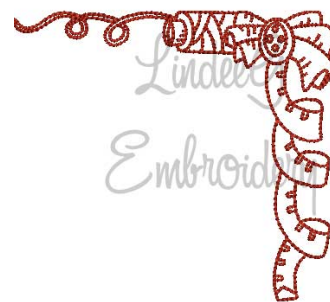

**Name:** Corner with Tape Measure & Spool  
Machine Embroidery Design

**SKU:** LGE01-lgs11514

**Brand:** Lindee G Embroidery

**Unique Colors:** 13 (1 color Stops)