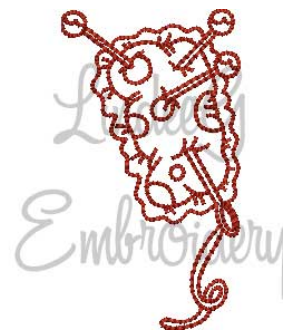

Name: Pin Cushion & Pins Machine Embroidery Design

SKU: LGE01-lgs11505

Brand: Lindee G Embroidery

Unique Colors: 13 (1 color Stops)

Unique Colors

	Color Name (Color Code)	Manufacturer - Type
	Super White (1001) [No Color Selected]	madeira - rayon
	Dusty Lilac (1263) [No Color Selected]	madeira - rayon
	Crocus (286)	Exquisite - Polyester 1000m

Complete Color Sequence

#		Color Name (Color Code)	Manufacturer - Type
1		Super White (1001) [No Color Selected]	madeira - rayon
2		Super White (1001) [No Color Selected]	madeira - rayon
3		Crocus (286)	Exquisite - Polyester 1000m