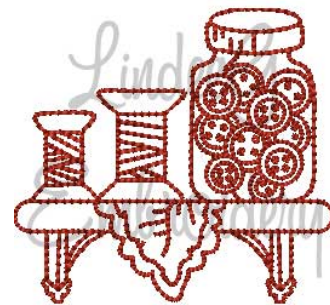

**Name:** Button Jar on Shelf Machine Embroidery Design

**SKU:** LGE01-lgs11501

**Brand:** Lindee G Embroidery

**Unique Colors:** 13 (1 color Stops)

## Unique Colors

	<b>Color Name (Color Code)</b>	<b>Manufacturer - Type</b>
	Super White (1001) [No Color Selected]	madeira - rayon
	Dusty Lilac (1263) [No Color Selected]	madeira - rayon
	Crocus (286)	Exquisite - Polyester 1000m

# Complete Color Sequence

#		Color Name (Color Code)	Manufacturer - Type
1		Super White (1001) [No Color Selected]	madeira - rayon
2		Super White (1001) [No Color Selected]	madeira - rayon
3		Crocus (286)	Exquisite - Polyester 1000m