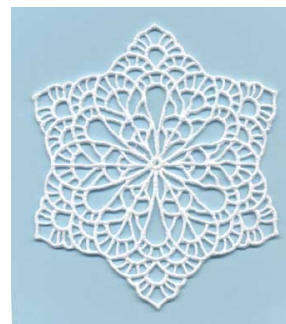

Name: FSL Snowflake 04 (2 sizes) Machine Embroidery Design

SKU: LGE01-lgs11414

Brand: Lindee G Embroidery

Unique Colors: 13 (1 color Stops)

Unique Colors

	Color Name (Color Code)	Manufacturer - Type
	Super White (1001) [No Color Selected]	madeira - rayon
	Dusty Lilac (1263) [No Color Selected]	madeira - rayon
	Crocus (286)	Exquisite - Polyester 1000m

Complete Color Sequence

#		Color Name (Color Code)	Manufacturer - Type
1		Super White (1001) [No Color Selected]	madeira - rayon
2		Super White (1001) [No Color Selected]	madeira - rayon
3		Crocus (286)	Exquisite - Polyester 1000m