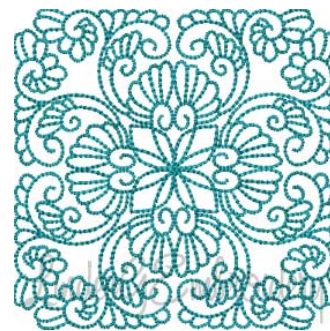

Name: Feathered Quilt Block 11 Machine
Embroidery Design

SKU: LGE01-lgs11011

Brand: Lindee G Embroidery

Unique Colors: 13 (1 color Stops)

Unique Colors

	Color Name (Color Code)	Manufacturer - Type
	Super White (1001) [No Color Selected]	madeira - rayon
	Dusty Lilac (1263) [No Color Selected]	madeira - rayon
	Crocus (286)	Exquisite - Polyester 1000m

Complete Color Sequence

#		Color Name (Color Code)	Manufacturer - Type
1		Super White (1001) [No Color Selected]	madeira - rayon
2		Super White (1001) [No Color Selected]	madeira - rayon
3		Crocus (286)	Exquisite - Polyester 1000m