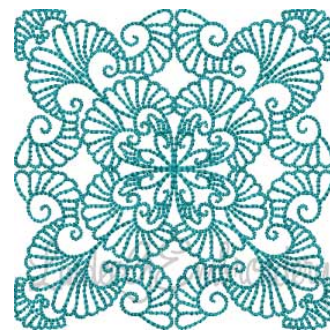

Name: Feathered Quilt Block 10 Machine
Embroidery Design

SKU: LGE01-lgs11010

Brand: Lindee G Embroidery

Unique Colors: 13 (1 color Stops)

Unique Colors

	Color Name (Color Code)	Manufacturer - Type
	Super White (1001) [No Color Selected]	madeira - rayon
	Dusty Lilac (1263) [No Color Selected]	madeira - rayon
	Crocus (286)	Exquisite - Polyester 1000m

Complete Color Sequence

#		Color Name (Color Code)	Manufacturer - Type
1		Super White (1001) [No Color Selected]	madeira - rayon
2		Super White (1001) [No Color Selected]	madeira - rayon
3		Crocus (286)	Exquisite - Polyester 1000m