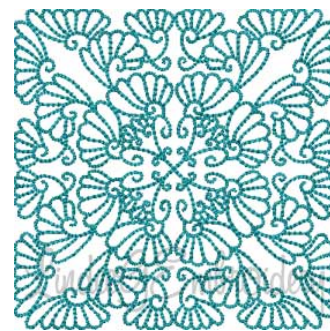

Name: Feathered Quilt Block 9 Machine
Embroidery Design

SKU: LGE01-lgs11009

Brand: Lindee G Embroidery

Unique Colors: 13 (1 color Stops)

Unique Colors

	Color Name (Color Code)	Manufacturer - Type
	Super White (1001) [No Color Selected]	madeira - rayon
	Dusty Lilac (1263) [No Color Selected]	madeira - rayon
	Crocus (286)	Exquisite - Polyester 1000m

Complete Color Sequence

#		Color Name (Color Code)	Manufacturer - Type
1		Super White (1001) [No Color Selected]	madeira - rayon
2		Super White (1001) [No Color Selected]	madeira - rayon
3		Crocus (286)	Exquisite - Polyester 1000m