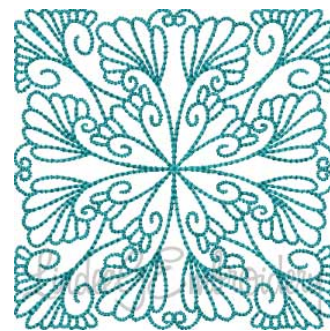

**Name:** Feathered Quilt Block 8 Machine  
Embroidery Design

**SKU:** LGE01-lgs11008

**Brand:** Lindee G Embroidery

**Unique Colors:** 13 (1 color Stops)

## Unique Colors

	<b>Color Name (Color Code)</b>	<b>Manufacturer - Type</b>
	Super White (1001) [No Color Selected]	madeira - rayon
	Dusty Lilac (1263) [No Color Selected]	madeira - rayon
	Crocus (286)	Exquisite - Polyester 1000m

# Complete Color Sequence

#		Color Name (Color Code)	Manufacturer - Type
1		Super White (1001) [No Color Selected]	madeira - rayon
2		Super White (1001) [No Color Selected]	madeira - rayon
3		Crocus (286)	Exquisite - Polyester 1000m