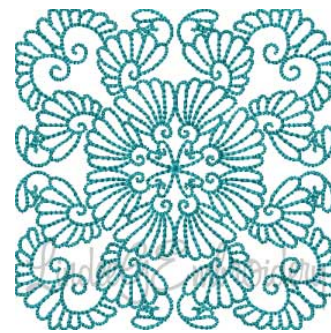

**Name:** Feathered Quilt Block 7 Machine  
Embroidery Design

**SKU:** LGE01-lgs11007

**Brand:** Lindee G Embroidery

**Unique Colors:** 13 (1 color Stops)

## Unique Colors

	<b>Color Name (Color Code)</b>	<b>Manufacturer - Type</b>
	Super White (1001) [No Color Selected]	madeira - rayon
	Dusty Lilac (1263) [No Color Selected]	madeira - rayon
	Crocus (286)	Exquisite - Polyester 1000m

# Complete Color Sequence

#		Color Name (Color Code)	Manufacturer - Type
1		Super White (1001) [No Color Selected]	madeira - rayon
2		Super White (1001) [No Color Selected]	madeira - rayon
3		Crocus (286)	Exquisite - Polyester 1000m