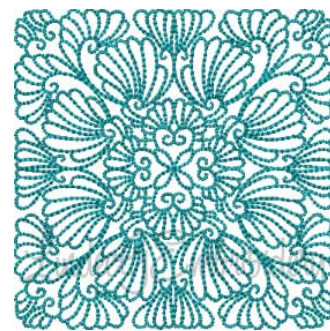

Name: Feathered Quilt Block 6 Machine
Embroidery Design

SKU: LGE01-lgs11006

Brand: Lindee G Embroidery

Unique Colors: 13 (1 color Stops)

Unique Colors

	Color Name (Color Code)	Manufacturer - Type
	Super White (1001) [No Color Selected]	madeira - rayon
	Dusty Lilac (1263) [No Color Selected]	madeira - rayon
	Crocus (286)	Exquisite - Polyester 1000m

Complete Color Sequence

#		Color Name (Color Code)	Manufacturer - Type
1		Super White (1001) [No Color Selected]	madeira - rayon
2		Super White (1001) [No Color Selected]	madeira - rayon
3		Crocus (286)	Exquisite - Polyester 1000m