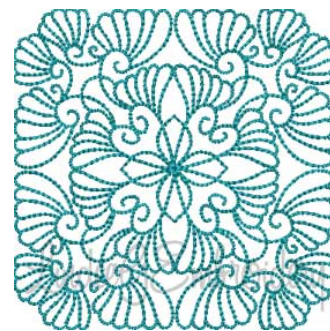

**Name:** Feathered Quilt Block 5 Machine  
Embroidery Design

**SKU:** LGE01-lgs11005

**Brand:** Lindee G Embroidery

**Unique Colors:** 13 (1 color Stops)

## Unique Colors

	<b>Color Name (Color Code)</b>	<b>Manufacturer - Type</b>
	Super White (1001) [No Color Selected]	madeira - rayon
	Dusty Lilac (1263) [No Color Selected]	madeira - rayon
	Crocus (286)	Exquisite - Polyester 1000m

# Complete Color Sequence

#		Color Name (Color Code)	Manufacturer - Type
1		Super White (1001) [No Color Selected]	madeira - rayon
2		Super White (1001) [No Color Selected]	madeira - rayon
3		Crocus (286)	Exquisite - Polyester 1000m