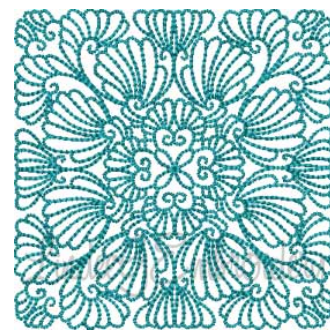

Name: Feathered Quilt Block 4 Machine
Embroidery Design

SKU: LGE01-lgs11004

Brand: Lindee G Embroidery

Unique Colors: 13 (1 color Stops)

Unique Colors

	Color Name (Color Code)	Manufacturer - Type
	Super White (1001) [No Color Selected]	madeira - rayon
	Dusty Lilac (1263) [No Color Selected]	madeira - rayon
	Crocus (286)	Exquisite - Polyester 1000m

Complete Color Sequence

#		Color Name (Color Code)	Manufacturer - Type
1		Super White (1001) [No Color Selected]	madeira - rayon
2		Super White (1001) [No Color Selected]	madeira - rayon
3		Crocus (286)	Exquisite - Polyester 1000m