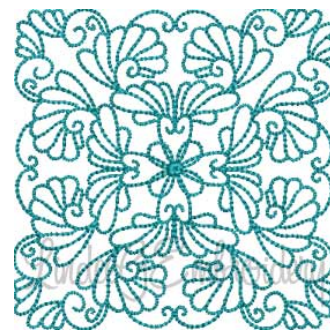

Name: Feathered Quilt Block 3 Machine Embroidery Design

SKU: LGE01-lgs11003

Brand: Lindee G Embroidery

Unique Colors: 13 (1 color Stops)

Unique Colors

	Color Name (Color Code)	Manufacturer - Type
	Super White (1001) [No Color Selected]	madeira - rayon
	Dusty Lilac (1263) [No Color Selected]	madeira - rayon
	Crocus (286)	Exquisite - Polyester 1000m

Complete Color Sequence

#		Color Name (Color Code)	Manufacturer - Type
1		Super White (1001) [No Color Selected]	madeira - rayon
2		Super White (1001) [No Color Selected]	madeira - rayon
3		Crocus (286)	Exquisite - Polyester 1000m