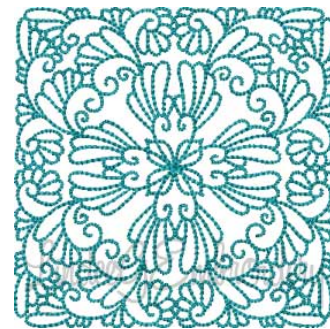

Name: Feathered Quilt Block 2 Machine
Embroidery Design

SKU: LGE01-lgs11002

Brand: Lindee G Embroidery

Unique Colors: 13 (1 color Stops)

Unique Colors

	Color Name (Color Code)	Manufacturer - Type
	Super White (1001) [No Color Selected]	madeira - rayon
	Dusty Lilac (1263) [No Color Selected]	madeira - rayon
	Crocus (286)	Exquisite - Polyester 1000m

Complete Color Sequence

#		Color Name (Color Code)	Manufacturer - Type
1		Super White (1001) [No Color Selected]	madeira - rayon
2		Super White (1001) [No Color Selected]	madeira - rayon
3		Crocus (286)	Exquisite - Polyester 1000m